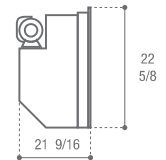

FRIDGE

Total volume Capacité total	2.2 Cu. Ft.
Net weight Poids net	59.5 lbs.
Power supply and nominal consumption Alimentation et consommation nominale	12/24 Vdc 50 W