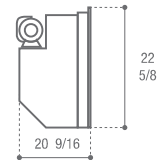

FRIDGE

Total volume Capacité total	1.8 Cu. Ft.
Net weight Poids net	50.7 lbs.
Power supply and nominal consumption Alimentation et consommation nominale	12/24 Vdc 50 W