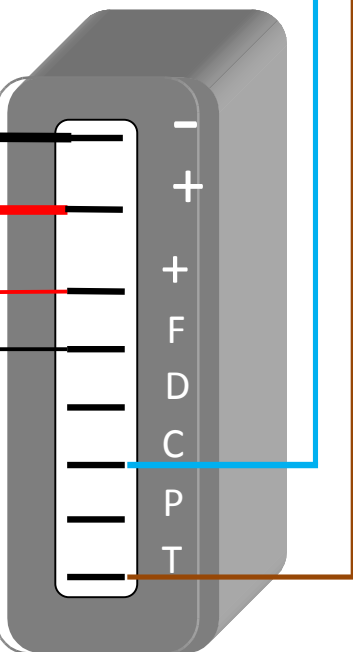

Basic Wiring Instructions

Wiring shown is for Mechanical Thermostat, plus optional "Carel" and "Coastal" digital thermostat/thermometers

Mechanical Thermostat

DC Power

Note 2 -
+

Note 1

Danfoss controller

Note 3

NOTE 1:

These terminals may be connected to either a cooling fan (air cooled units), or an oil cooler fan (W and K models), or a pump relay (W models).

NOTE 2:

See individual component instructions for wire and fuse sizes.

NOTE 3:

Thermostat wires may differ from colors shown.