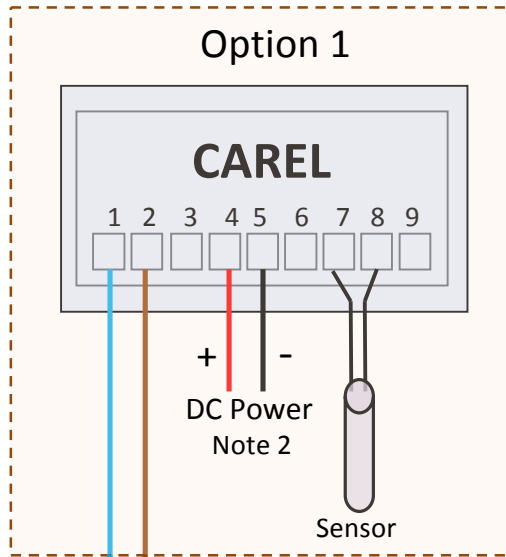

Basic Wiring Instructions

Wiring shown is for Mechanical Thermostat, plus optional "Carel" and "Coastal" digital thermostat/thermometers

Mechanical Thermostat

DC Power

Note 2 -
+

Note 1

Danfoss controller

Note 3

NOTE 1:

These terminals may be connected to either a cooling fan (air cooled units), or an oil cooler fan (W and K models), or a pump relay (W models).

NOTE 2:

See individual component instructions for wire and fuse sizes.

NOTE 3:

Thermostat wires may differ from colors shown.