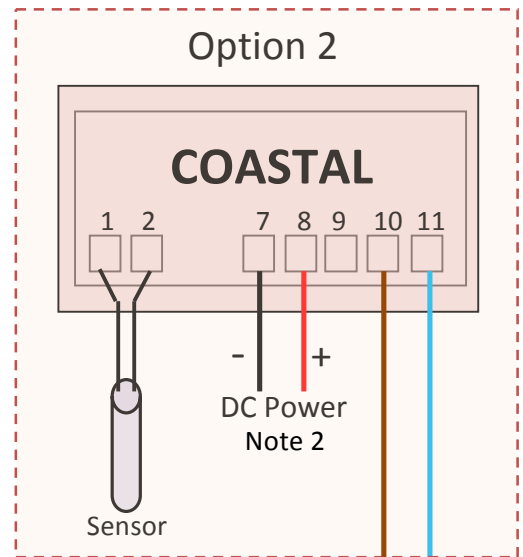

Basic Wiring Instructions

Wiring shown is for Mechanical Thermostat, plus optional "Carel" and "Coastal" digital thermostat/thermometers

Mechanical Thermostat

DC Power

Note 2 -
+

Note 1

Danfoss controller

Note 3

NOTE 1:

These terminals may be connected to either a cooling fan (air cooled units), or an oil cooler fan (W and K models), or a pump relay (W models).

NOTE 2:

See individual component instructions for wire and fuse sizes.

NOTE 3:

Thermostat wires may differ from colors shown.