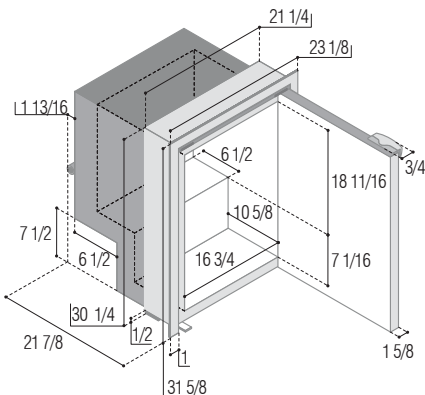

Mounting flange
Cadre de fixation
Perfil de fijación

t: 1
w: 23 1/8
h: 31 5/8

| | | |
|--------------------------|-----------|------------|
| Built-in | a: 21 7/8 | a: 20 3/16 |
| Compartment encastrement | b: 21 1/4 | b: 21 1/4 |
| Alojamiento empotrado | c: 30 1/4 | c: 30 1/4 |

C130 - With remote compressor, extra volume
Also available in Stainless Steel

Cabinet: 21.9" d
21.25" w
30.25" h

Flange: 23.13" w
31.63" h

Coastal Climate Control, Inc.

www.CoastalClimateControl.com - info@CoastalClimateControl.com
301-352-5738 - Annapolis MD USA