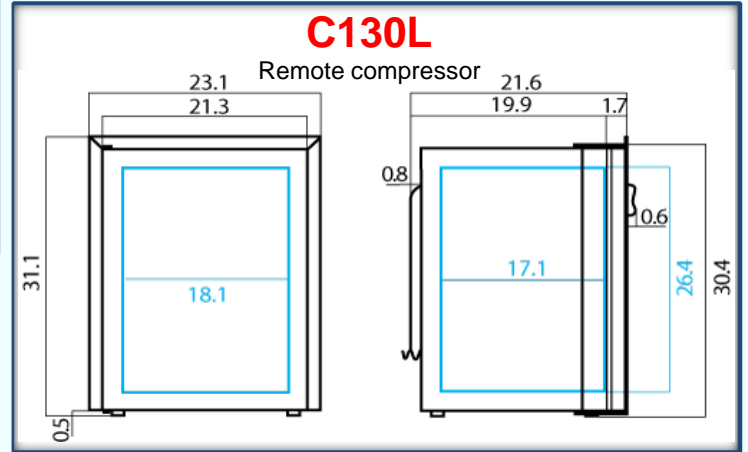

		<u>C115i</u>	<u>C130L</u>	<u>C115iRE</u>	<u>C180i</u>
Volume	Total (Cu Ft)	4.2	4.7	4.2	5.5
	Freezer only	0.6	0.6	n/a	n/a
Freezer compartment	Height (Inches)	4.7	4.7	n/a	n/a
	Width (Inches)	16.5	16.5	n/a	n/a
	Depth (Inches)	13.4	13.4	n/a	n/a
Weight	Lbs	64.8	62.6	63.5	88.2
Power Supply	12/24v DC	Standard	Standard	Standard	Standard
	12/24v Dc plus 110/230v AC	Optional	Optional	Optional	Optional
12/24v DC	Nominal input (W)	29	43	29	42
	Current consumption (amps)	2.8/1.4	3.8/1.9	2.8/1.4	3.8/1.9
110/230v AC	Nominal input (W)	30.5	43	30	42
	Current consumption (amps)	0.3/0.13	0.6/0.3	0.3/0.13	0.6/0.3
Features	Interchangeable door opening	Yes	Yes	Yes	Yes
	Magnetic closure	Yes	Yes	Yes	Yes
	Internal light	Yes	Yes	Yes	Yes
	Crisper bin	Yes	No	Yes	No
Trim - Door finish	Black - Interchangeable panel	Standard	Standard	Standard	N/A
	Stainless steel	Optional	Optional	Optional	Standard
Mounting options	Flush flange - Door proud	Standard	Standard	Standard	N/A
	Surface flange - Door flush	N/A	N/A	N/A	Standard
	Extra-wide 2" wide flange	Optional	Optional	Optional	N/A
	Tubing length to compressor	N/A	5 ft	N/A	N/A

Details may not be exactly as shown. Contact Coastal to confirm details.

Dimensional data over:

Flush Flange is standard on C115 and C130

C180 Door Closed. Stainless only

[Compare different brands here:](#)

<u>Make and Model</u>	<u>Height</u>	<u>Width</u>	<u>Volume</u>	
Norcold DE 441/741	30-7/8"	23-1/4"	3.1 cu ft	Use 2" optional flange
Norcold DE704	29-34"	22-5/16"		
Norcold DE490	30-7/8"	20-1/2"	3.1 cu ft	
Tundra TJ42	30-5/8"	21-3/8"	4.2 cu ft	
Nova Kool R45704	32-7/8"	22-0"	4.3 cu ft	
Waeco RSD115	29.12"	20.5"	3.94 cu ft	
Waeco RPD110	29.12"	20.5"	3.8 cu ft	
Isotherm C130	29.33"	20.75"	4.6 cu ft	
Vitrifrigo C115i	30.4"	21.3"	4.2 cu ft	
Vitrifrigo C180	30.1"	24.3"	5.5 cu ft	