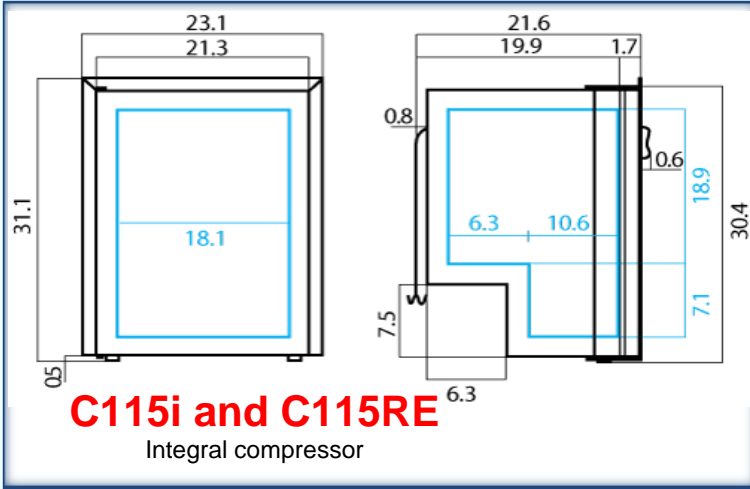

		<u>C115i</u>	<u>C130L</u>	<u>C115iRE</u>	<u>C180i</u>
Volume	Total (Cu Ft)	4.2	4.7	4.2	5.5
	Freezer only	0.6	0.6	n/a	n/a
Freezer compartment	Height (Inches)	4.7	4.7	n/a	n/a
	Width (Inches)	16.5	16.5	n/a	n/a
	Depth (Inches)	13.4	13.4	n/a	n/a
Weight	Lbs	64.8	62.6	63.5	88.2
Power Supply	12/24v DC	Standard	Standard	Standard	Standard
	12/24v Dc plus 110/230v AC	Optional	Optional	Optional	Optional
12/24v DC	Nominal input (W)	29	43	29	42
	Current consumption (amps)	2.8/1.4	3.8/1.9	2.8/1.4	3.8/1.9
110/230v AC	Nominal input (W)	30.5	43	30	42
	Current consumption (amps)	0.3/0.13	0.6/0.3	0.3/0.13	0.6/0.3
Features	Interchangeable door opening	Yes	Yes	Yes	Yes
	Magnetic closure	Yes	Yes	Yes	Yes
	Internal light	Yes	Yes	Yes	Yes
	Crisper bin	Yes	No	Yes	No
Trim - Door finish	Black - Interchangeable panel	Standard	Standard	Standard	N/A
	Stainless steel	Optional	Optional	Optional	Standard
Mounting options	Flush flange - Door proud	Standard	Standard	Standard	N/A
	Surface flange - Door flush	N/A	N/A	N/A	Standard
	Extra-wide 2" wide flange	Optional	Optional	Optional	N/A
	Tubing length to compressor	N/A	5 ft	N/A	N/A

Details may not be exactly as shown. Contact Coastal to confirm details.

Dimensional data over:

Flush Flange is standard on C115 and C130

C180 Door Closed. Stainless only

[Compare different brands here:](#)

<u>Make and Model</u>	<u>Height</u>	<u>Width</u>	<u>Volume</u>	
Norcold DE 441/741	30-7/8"	23-1/4"	3.1 cu ft	Use 2" optional flange
Norcold DE704	29-34"	22-5/16"		
Norcold DE490	30-7/8"	20-1/2"	3.1 cu ft	
Tundra TJ42	30-5/8"	21-3/8"	4.2 cu ft	
Nova Kool R45704	32-7/8"	22-0"	4.3 cu ft	
Waeco RSD115	29.12"	20.5"	3.94 cu ft	
Waeco RPD110	29.12"	20.5"	3.8 cu ft	
Isotherm C130	29.33"	20.75"	4.6 cu ft	
Vitrifrigo C115i	30.4"	21.3"	4.2 cu ft	
Vitrifrigo C180	30.1"	24.3"	5.5 cu ft	