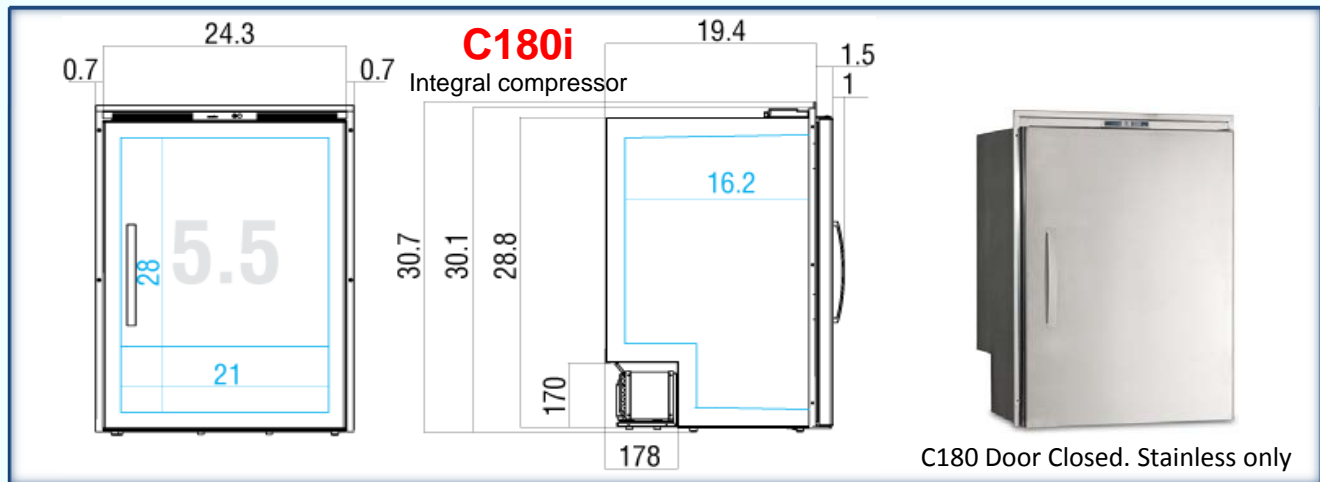

C180 Door Closed. Stainless only

[Compare different brands here:](#)

<u>Make and Model</u>	<u>Height</u>	<u>Width</u>	<u>Volume</u>	
Norcold DE 441/741	30-7/8"	23-1/4"	3.1 cu ft	Use 2" optional flange
Norcold DE704	29-34"	22-5/16"		
Norcold DE490	30-7/8"	20-1/2"	3.1 cu ft	
Tundra TJ42	30-5/8"	21-3/8"	4.2 cu ft	
Nova Kool R45704	32-7/8"	22-0"	4.3 cu ft	
Waeco RSD115	29.12"	20.5"	3.94 cu ft	
Waeco RPD110	29.12"	20.5"	3.8 cu ft	
Isotherm C130	29.33"	20.75"	4.6 cu ft	
Vitrifrigo C115i	30.4"	21.3"	4.2 cu ft	
Vitrifrigo C180	30.1"	24.3"	5.5 cu ft	

Note - Height and Width are cut-out dimensions. Use above table as a guide only, as some manufacturers may have changed dimensions.

These and other Vitrifrigo models available from:

Coastal Climate Control, Inc.

4831 Telsa Drive - Suite H, Bowie MD 20715

www.vfsales.net www.CoastalClimateControl.com

Ph. 301-352-5738 info@vfsales.net