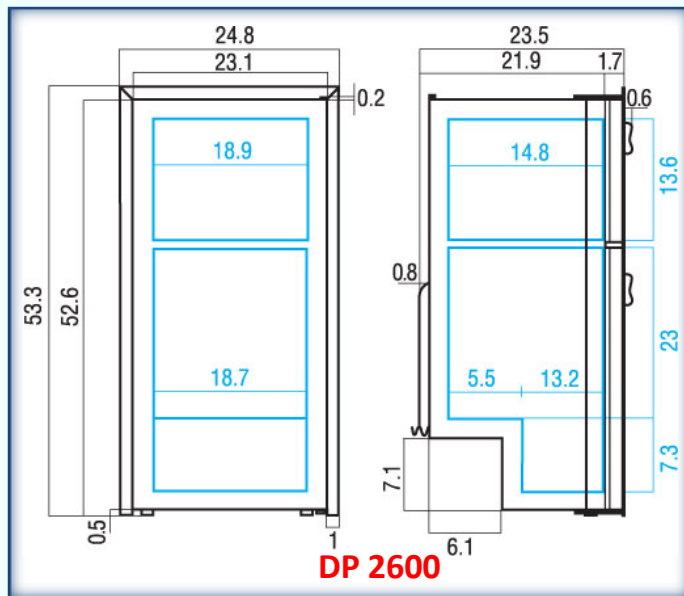

Full Size Fridge-Freezers

DP 2600

DW 250

DW 360

Specifications

		DP 2600	DW 250	DW 360	
Volume	Total (Cu Ft)	8.1	8.1	10.5	
	Refrigerator compartment (Cu Ft)	6	5.5	5.5 (7.7 if plus one drawer)	
	Freezer compartment (Cu Ft)	2.1	2.6	5.0 (2.8 if only one drawer)	
Weight	Lbs	127.8	143.3	231.5	
	Power supply	12/24v DC plus 110/230v AC	Standard	Standard	Standard
12/24v DC	Nominal input (W) (Upper/Lower)	65	45/38	45/61	
	Rated amps@ 12v (Upper/Lower)	5.4	3.8/3.2	3.8/5.1	
	110/230v AC	Rated amps @ 110v (Uper/Lower)	0.7	0.6/0.5	0.6/0.7
		With optional Ice Maker - AC only	N/A	0.6/2.3	0.6/2.3
Features	Interchangeable door opening	Yes	Yes	Yes	
	Magnetic closure	Yes	Yes	Yes	
	Internal light	Yes	Yes	Yes	
	Crisper bin	Yes	N/A	N/A	
	Number of compressors	1	2	2	
	Ice maker option for freezer drawer	N/A	Yes	Yes (AC only)	
	Flange - Door finish	Black - Interchangeable panel	Standard	N/A	N/A
		Stainless steel	Optional	Standard	Standard
Mounting options	Flush flange - Door flush w/ flange	Standard	N/A	N/A	
	Surface Flange - Door proud	N/A	Standard	Standard	

Ice Maker option for
 DW 250 and DW 360.
 AC power only

Compare with other brands

<u>Make and Model</u>	<u>Height</u>	<u>Width</u>	<u>Freezer</u>	<u>Refer</u>	<u>Volume</u>
Norcold DE728/828	51 7/8"	23 7/8"	1.5 cu ft	4.7 cu ft	6.2 cu ft
Norcold DE560/561/461	52 1/2"	23 1/8"	2.0 cu ct	4.3 cu ft	6.3 cu ft
Norcold DE 0061	52 7/8"	23 1/4"	1.7 cu ft	5.3 cu ft	7.0 cu ft
Tundra T80	52 3/4"	23 1/4"			8.0 cu ft
Nova Kool RFU 8000	51"-52 3/4"	21 1/8"	2.5 cu ft	4.3 cu ft	6.8 cu ft
Waeco RPD 190	53 1/8"	23 1/4"	1.6 cu ft	5.0 cu ft	6.6 cu ft
Isotherm CR 190	49.0"	21 1/4"	1.6 cu ft	5.0 cu ft	6.6 cu ft
Vitrifrigo DP 2600	52 5/8"	23 1/8"	2.1 cu ft	6.0 cu ft	8.1 cu ft
Vitrifrigo DW 250	51.7"	24.3"	2.6 cu ft	5.5 cu ft	8.1 cu ft
Vitrifrigo DW 360	66.5"	24.3"	5 cu ft	5.5 cu ft	10.5 cu ft
	(Alternative configuration		2.8 cu ft	7.7 cu ft	10.5 cu ft)