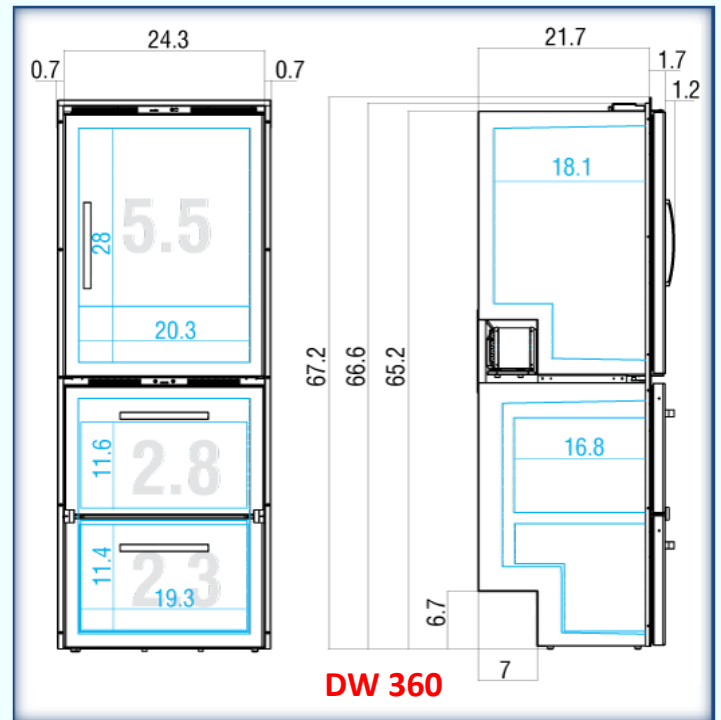

Full Size Fridge-Freezers

DP 2600

DW 250

DW 360

Specifications

		DP 2600	DW 250	DW 360	
Volume	Total (Cu Ft)	8.1	8.1	10.5	
	Refrigerator compartment (Cu Ft)	6	5.5	5.5 (7.7 if plus one drawer)	
	Freezer compartment (Cu Ft)	2.1	2.6	5.0 (2.8 if only one drawer)	
Weight	Lbs	127.8	143.3	231.5	
	Power supply	12/24v DC plus 110/230v AC	Standard	Standard	Standard
12/24v DC	Nominal input (W) (Upper/Lower)	65	45/38	45/61	
	Rated amps@ 12v (Upper/Lower)	5.4	3.8/3.2	3.8/5.1	
	110/230v AC	Rated amps @ 110v (Uper/Lower)	0.7	0.6/0.5	0.6/0.7
		With optional Ice Maker - AC only	N/A	0.6/2.3	0.6/2.3
Features	Interchangeable door opening	Yes	Yes	Yes	
	Magnetic closure	Yes	Yes	Yes	
	Internal light	Yes	Yes	Yes	
	Crisper bin	Yes	N/A	N/A	
	Number of compressors	1	2	2	
	Ice maker option for freezer drawer	N/A	Yes	Yes (AC only)	
	Flange - Door finish	Black - Interchangeable panel	Standard	N/A	N/A
		Stainless steel	Optional	Standard	Standard
Mounting options	Flush flange - Door flush w/ flange	Standard	N/A	N/A	
	Surface Flange - Door proud	N/A	Standard	Standard	

Ice Maker option for
 DW 250 and DW 360.
 AC power only

Compare with other brands

<u>Make and Model</u>	<u>Height</u>	<u>Width</u>	<u>Freezer</u>	<u>Refer</u>	<u>Volume</u>
Norcold DE728/828	51 7/8"	23 7/8"	1.5 cu ft	4.7 cu ft	6.2 cu ft
Norcold DE560/561/461	52 1/2"	23 1/8"	2.0 cu ct	4.3 cu ft	6.3 cu ft
Norcold DE 0061	52 7/8"	23 1/4"	1.7 cu ft	5.3 cu ft	7.0 cu ft
Tundra T80	52 3/4"	23 1/4"			8.0 cu ft
Nova Kool RFU 8000	51"-52 3/4"	21 1/8"	2.5 cu ft	4.3 cu ft	6.8 cu ft
Waeco RPD 190	53 1/8"	23 1/4"	1.6 cu ft	5.0 cu ft	6.6 cu ft
Isotherm CR 190	49.0"	21 1/4"	1.6 cu ft	5.0 cu ft	6.6 cu ft
Vitrifrigo DP 2600	52 5/8"	23 1/8"	2.1 cu ft	6.0 cu ft	8.1 cu ft
Vitrifrigo DW 250	51.7"	24.3"	2.6 cu ft	5.5 cu ft	8.1 cu ft
Vitrifrigo DW 360	66.5"	24.3"	5 cu ft	5.5 cu ft	10.5 cu ft
	(Alternative configuration		2.8 cu ft	7.7 cu ft	10.5 cu ft)