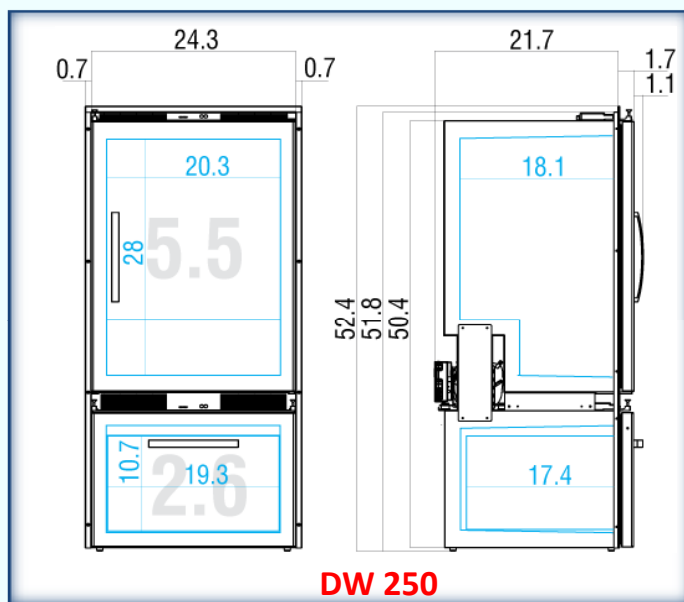

Full Size Fridge-Freezers

DP 2600

DW 250

DW 360

Specifications

		DP 2600	DW 250	DW 360	
Volume	Total (Cu Ft)	8.1	8.1	10.5	
	Refrigerator compartment (Cu Ft)	6	5.5	5.5 (7.7 if plus one drawer)	
	Freezer compartment (Cu Ft)	2.1	2.6	5.0 (2.8 if only one drawer)	
Weight	Lbs	127.8	143.3	231.5	
	Power supply	12/24v DC plus 110/230v AC	Standard	Standard	Standard
12/24v DC	Nominal input (W) (Upper/Lower)	65	45/38	45/61	
	Rated amps@ 12v (Upper/Lower)	5.4	3.8/3.2	3.8/5.1	
	110/230v AC	Rated amps @ 110v (Uper/Lower)	0.7	0.6/0.5	0.6/0.7
		With optional Ice Maker - AC only	N/A	0.6/2.3	0.6/2.3
Features	Interchangeable door opening	Yes	Yes	Yes	
	Magnetic closure	Yes	Yes	Yes	
	Internal light	Yes	Yes	Yes	
	Crisper bin	Yes	N/A	N/A	
	Number of compressors	1	2	2	
	Ice maker option for freezer drawer	N/A	Yes	Yes (AC only)	
	Flange - Door finish	Black - Interchangeable panel	Standard	N/A	N/A
		Stainless steel	Optional	Standard	Standard
Mounting options	Flush flange - Door flush w/ flange	Standard	N/A	N/A	
	Surface Flange - Door proud	N/A	Standard	Standard	

Ice Maker option for
 DW 250 and DW 360.
 AC power only

Compare with other brands

<u>Make and Model</u>	<u>Height</u>	<u>Width</u>	<u>Freezer</u>	<u>Refer</u>	<u>Volume</u>
Norcold DE728/828	51 7/8"	23 7/8"	1.5 cu ft	4.7 cu ft	6.2 cu ft
Norcold DE560/561/461	52 1/2"	23 1/8"	2.0 cu ct	4.3 cu ft	6.3 cu ft
Norcold DE 0061	52 7/8"	23 1/4"	1.7 cu ft	5.3 cu ft	7.0 cu ft
Tundra T80	52 3/4"	23 1/4"			8.0 cu ft
Nova Kool RFU 8000	51"-52 3/4"	21 1/8"	2.5 cu ft	4.3 cu ft	6.8 cu ft
Waeco RPD 190	53 1/8"	23 1/4"	1.6 cu ft	5.0 cu ft	6.6 cu ft
Isotherm CR 190	49.0"	21 1/4"	1.6 cu ft	5.0 cu ft	6.6 cu ft
Vitrifrigo DP 2600	52 5/8"	23 1/8"	2.1 cu ft	6.0 cu ft	8.1 cu ft
Vitrifrigo DW 250	51.7"	24.3"	2.6 cu ft	5.5 cu ft	8.1 cu ft
Vitrifrigo DW 360	66.5"	24.3"	5 cu ft	5.5 cu ft	10.5 cu ft
	(Alternative configuration		2.8 cu ft	7.7 cu ft	10.5 cu ft)