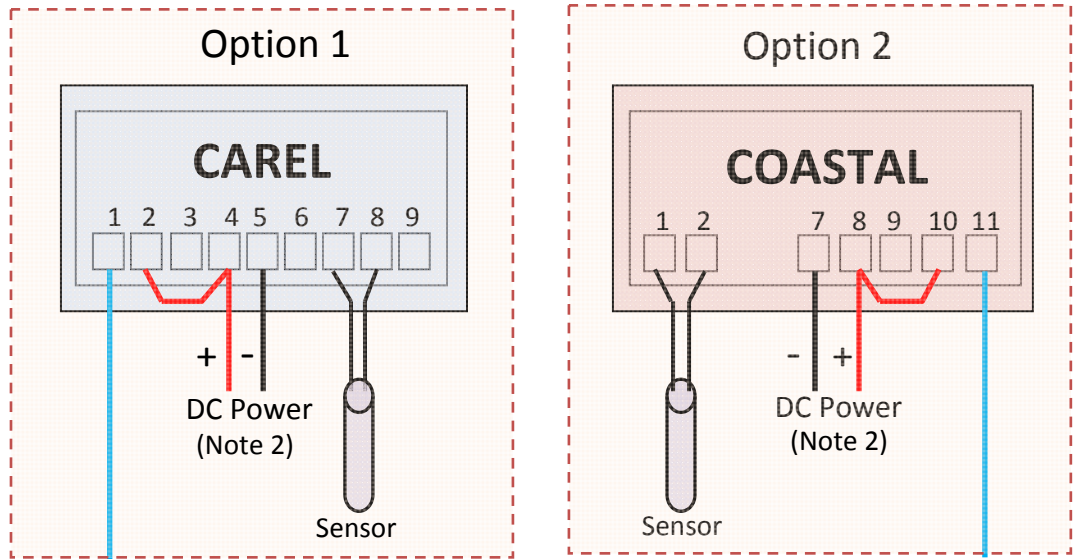

# Smart Speed Control Wiring Instructions

Wiring shown is for Mechanical Thermostat, plus optional "Carel" and "Coastal" digital thermostat/thermometers

## Mechanical Thermostat

**NOTE 1:**  
 These terminals may be connected to either a cooling fan (air cooled units), or an oil cooler fan (W and K models), or a pump relay (W models).

**NOTE 2:**  
 See individual component instructions for wire and fuse sizes.