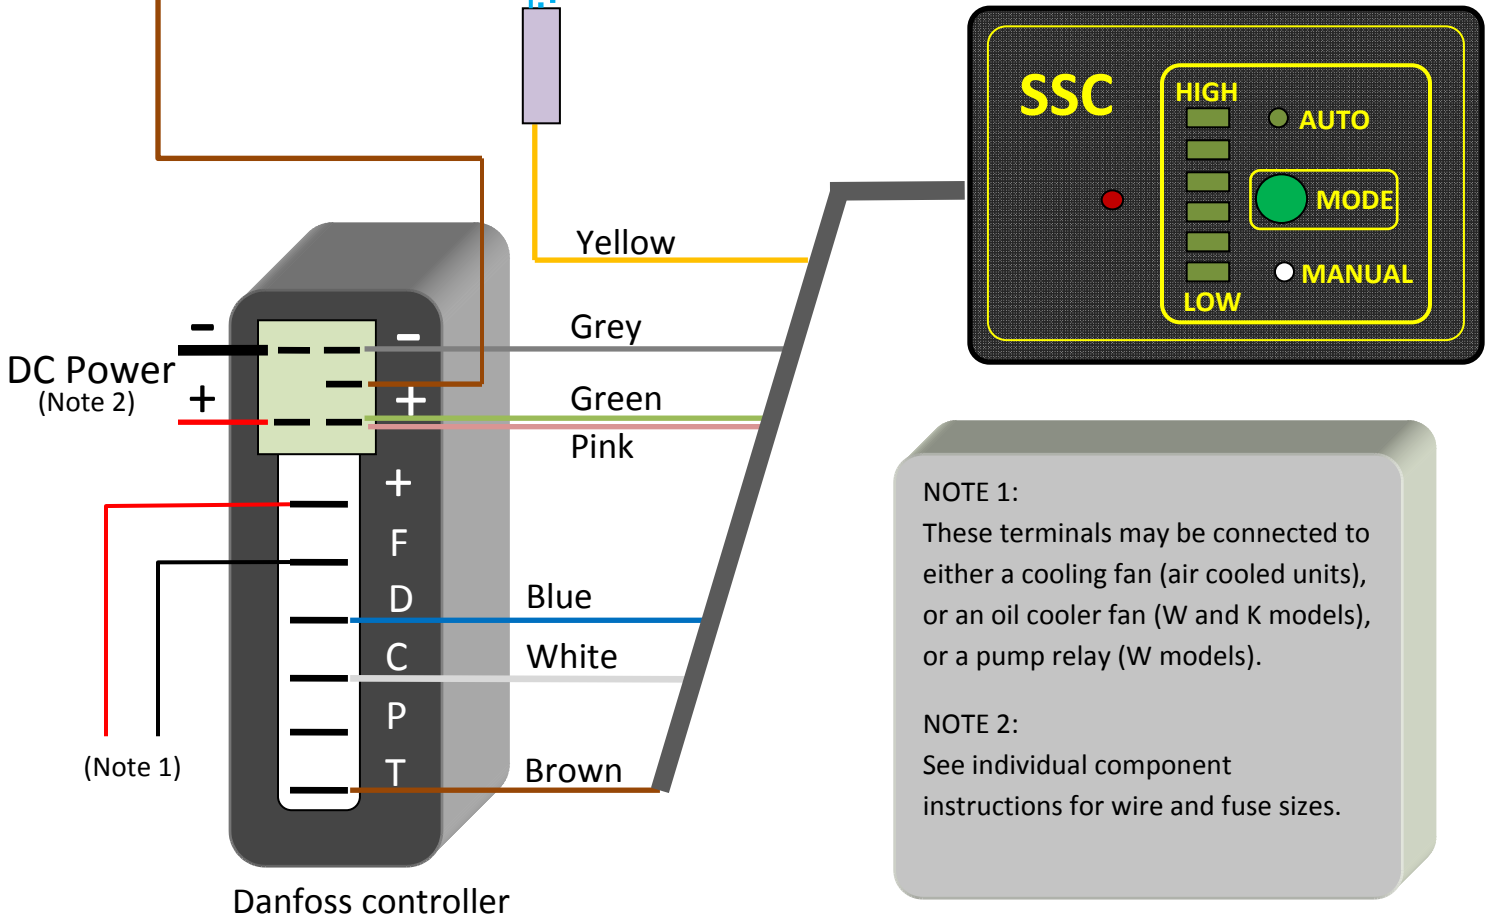

# Smart Speed Control Wiring Instructions

Wiring shown is for Mechanical Thermostat, plus optional "Carel" and "Coastal" digital thermostat/thermometers

## Mechanical Thermostat

**NOTE 1:**  
 These terminals may be connected to either a cooling fan (air cooled units), or an oil cooler fan (W and K models), or a pump relay (W models).

**NOTE 2:**  
 See individual component instructions for wire and fuse sizes.