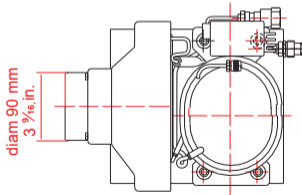

Paris 35F

Max heel for continuous duty

TOP VIEW